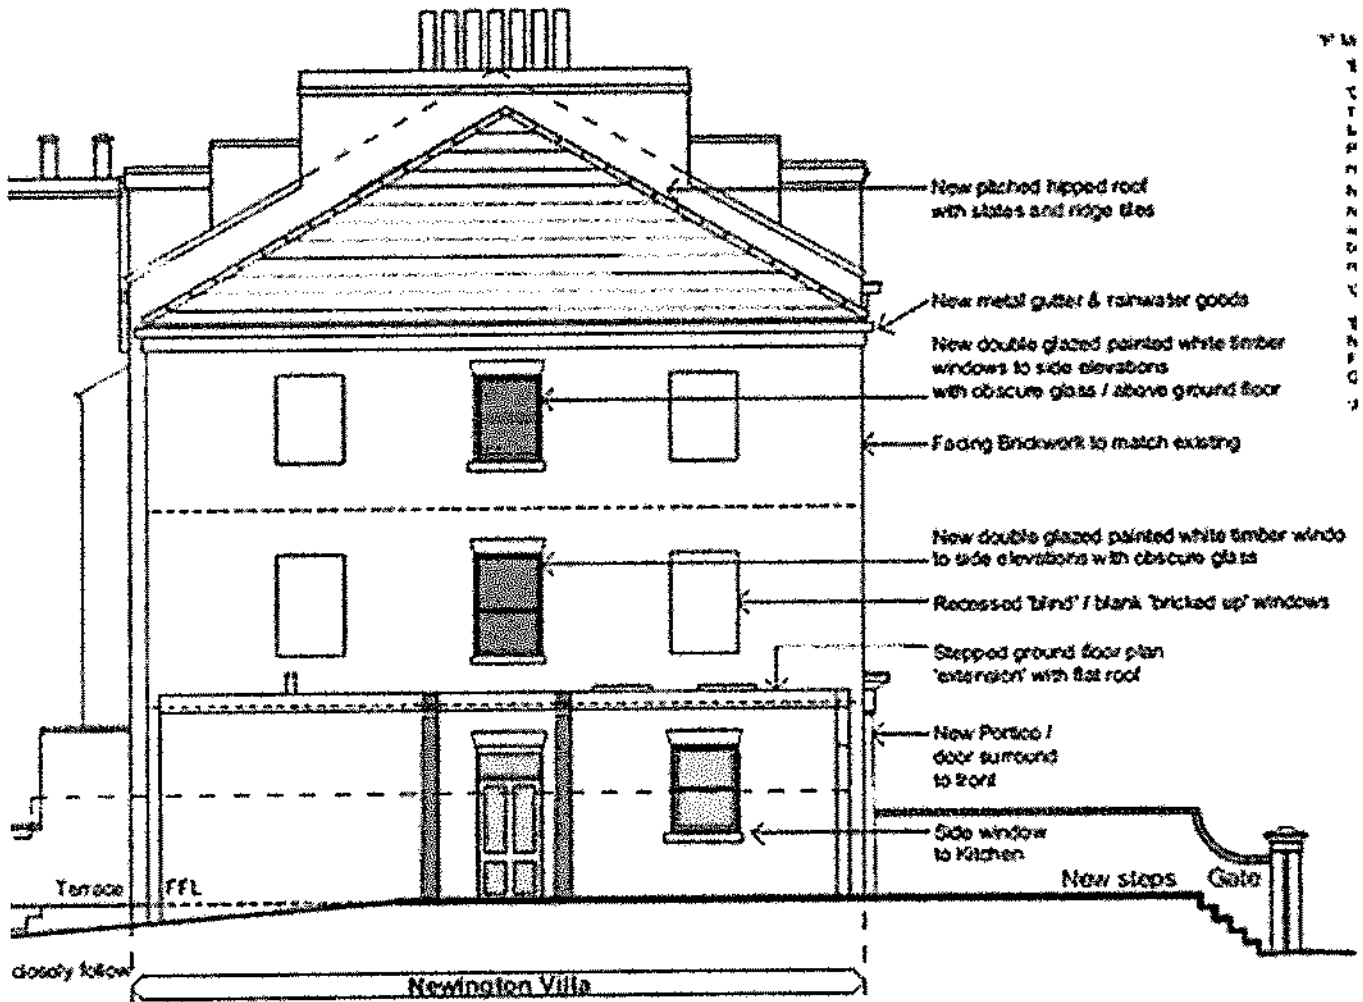

CIRCULATED AT MEETING - AGENDA ITEM 4A)
NEWINGTON HOTEL,
147 MOUNT VALE

existing
dotted
RED

Blank
gable

Blank Wall

View of Proposal from
GARDEN
of 2a, Trentholme
(approx.)

CIRCULATED AT MEETING - AGENDA ITEM 4A)
NENNINGTON HOTEL, 147 MOUNT VALE

CIRULATED AT MEETING AGENDA ITEM
 4A) NEWINGTON HOTEL, 147 MOUNT VALE

CIRCULATED AT MEETING AGENDA (TEM 4A) NEWINGTON HOTEL, 147 MOUNT VALE