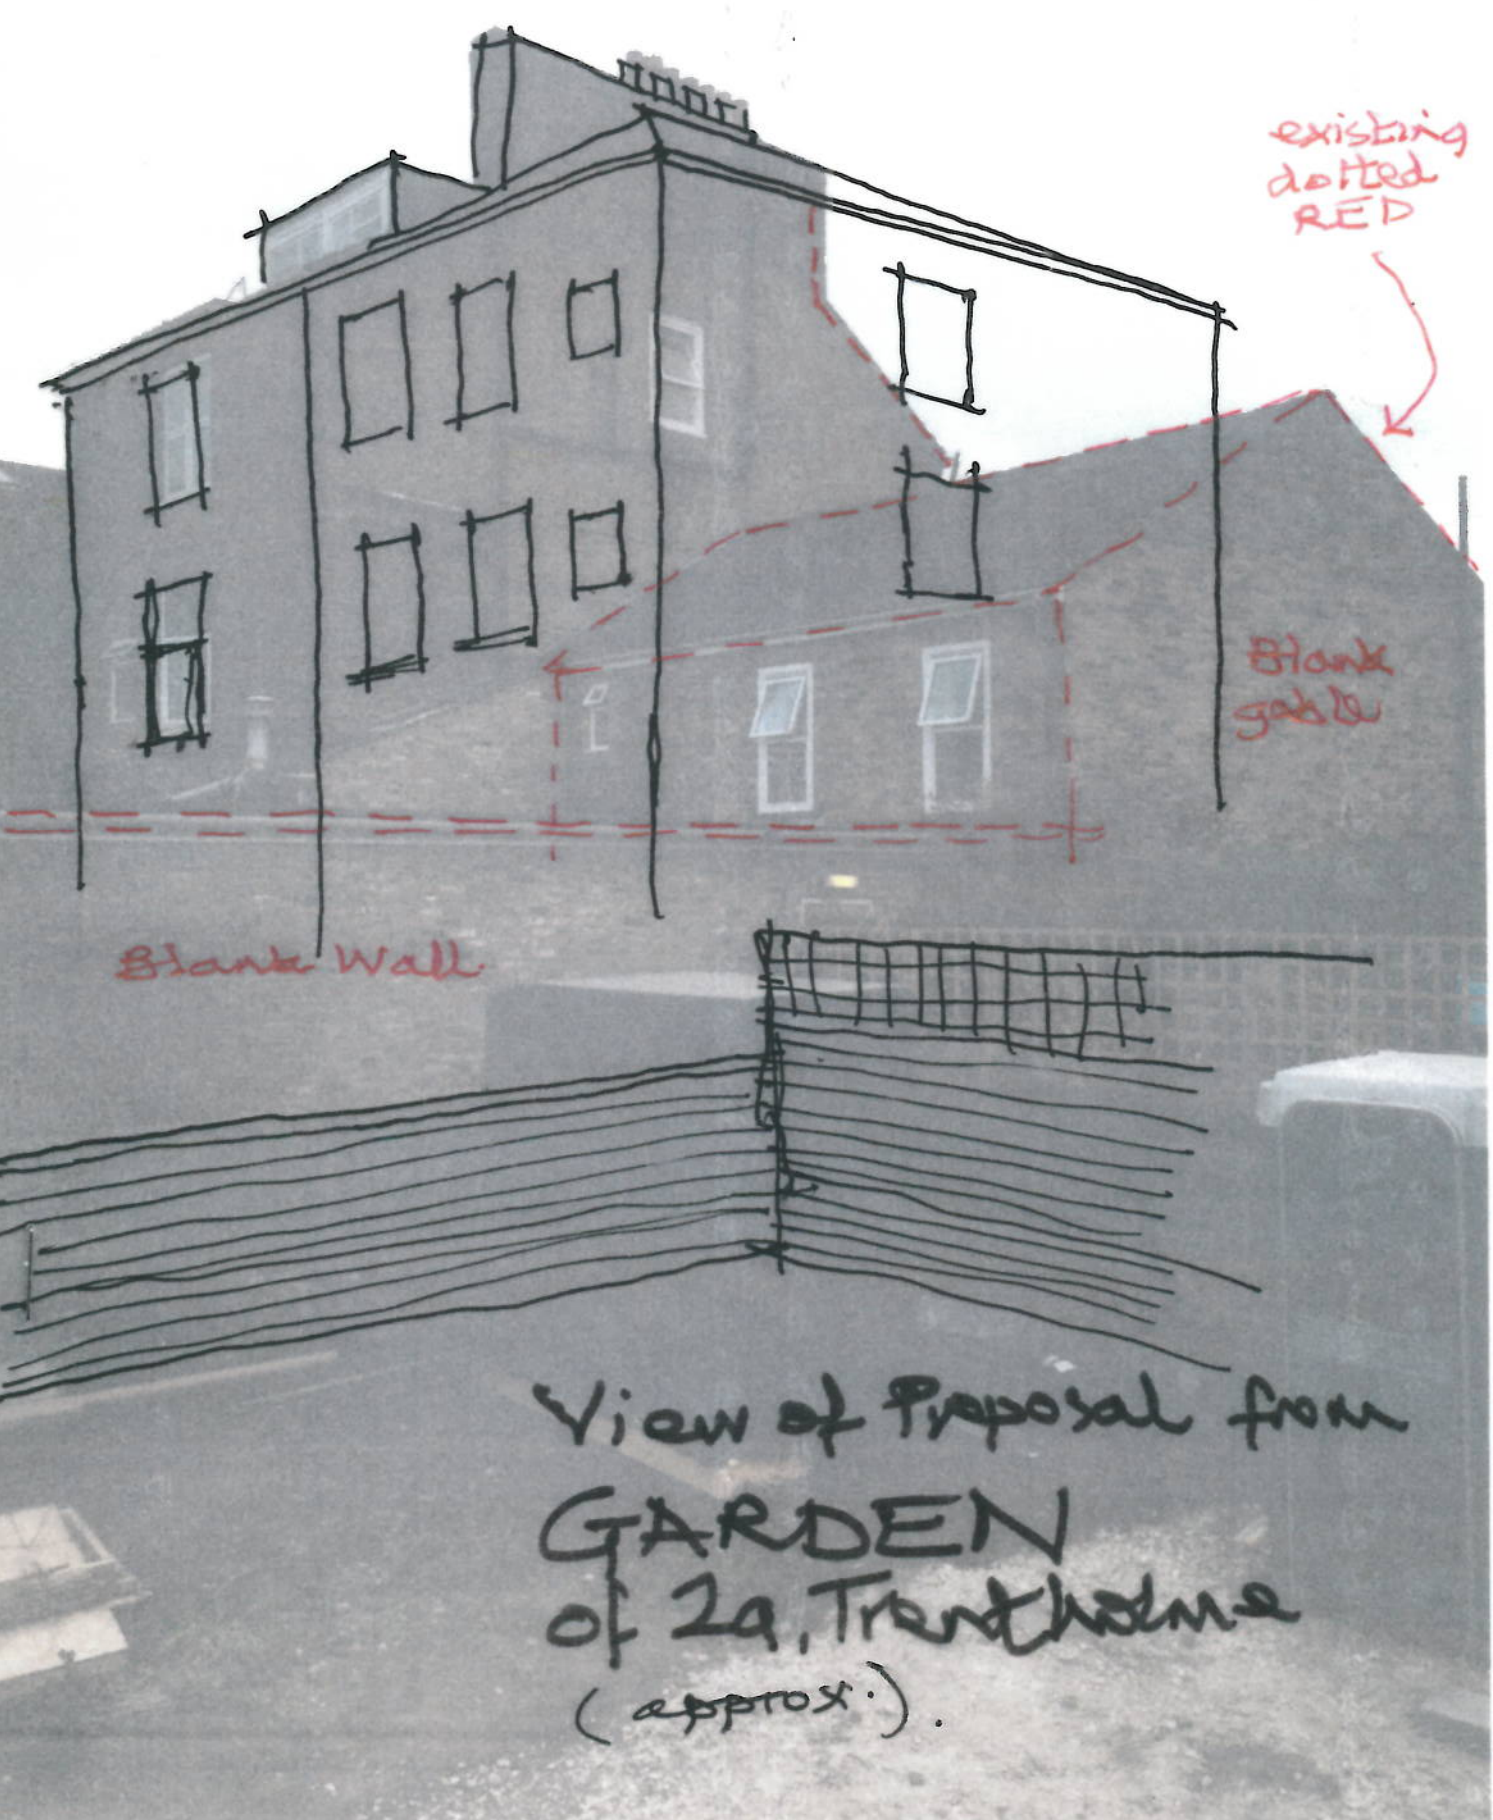

CIRCULATED AT MEETING - AGENDA ITEM 4A)
NEWINGTON HOTEL,
147 MOUNT VALE

existing
dotted
RED

Blank
gable

Blank Wall

View of Proposal from
GARDEN
of 2a, Trentholme
(approx.)

CIRCULATED AT MEETING - AGENDA ITEM 4A)
NENNINGTON HOTEL, 147 MOUNT VALE

CIRULATED AT MEETING AGENDA ITEM
 4A) NEWINGTON HOTEL, 147 MOUNT VALE

CIRCULATED AT MEETING AGENDA (TEM 4A) NEWINGTON HOTEL, 147 MOUNT VALE