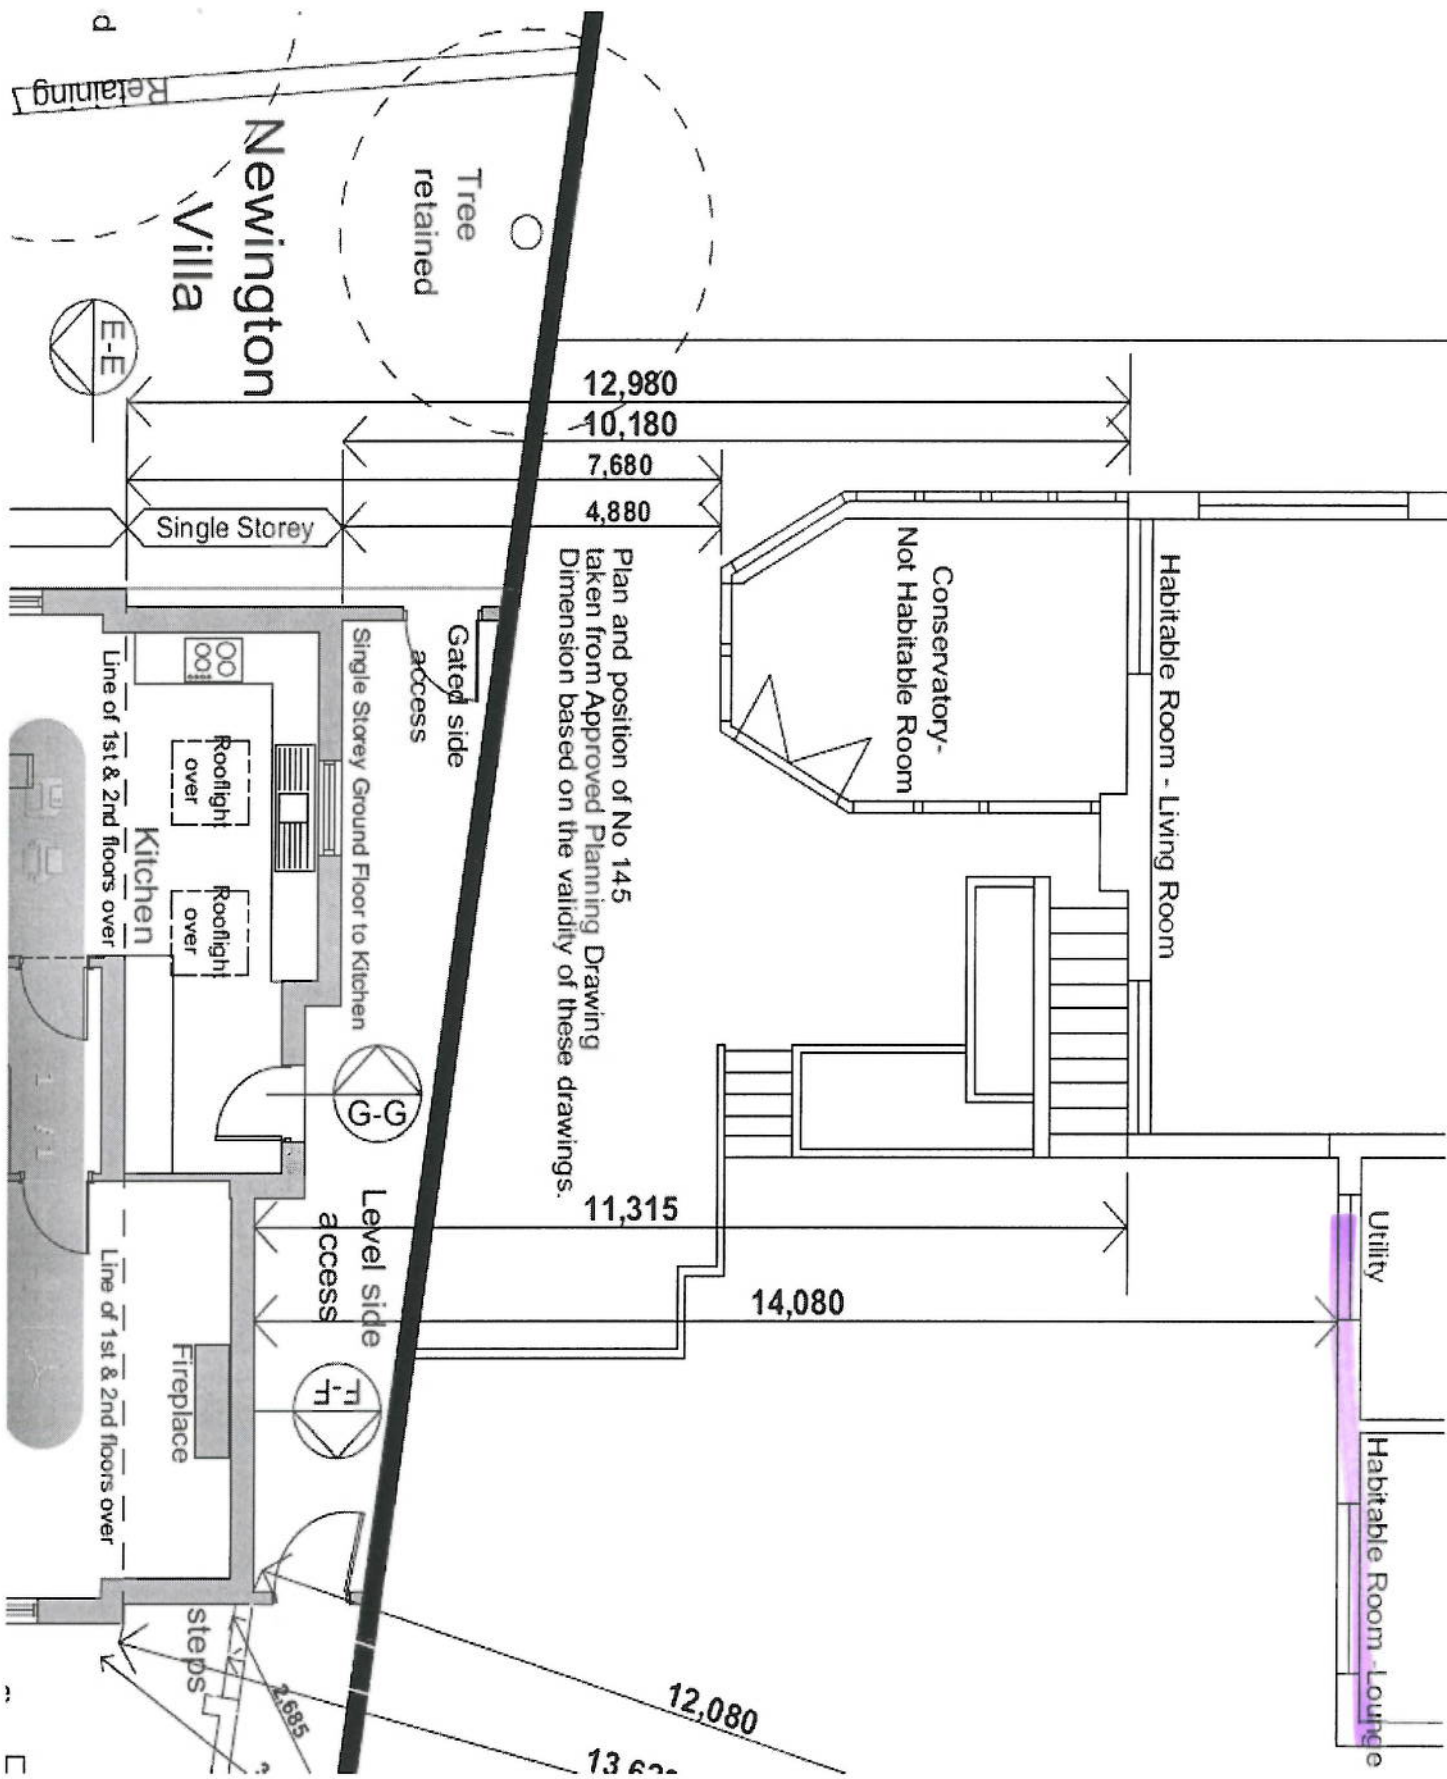

CIRCULATED AT MEETING - AGENDA ITEM 4A)
NEWINGTON HOTEL,
147 MOUNT VALE

existing
dotted
RED

Blank
gable

Blank Wall

View of Proposal from
GARDEN
of 2a, Trentholme
(approx.)

CIRCULATED AT MEETING - AGENDA ITEM 4A)
NENNINGTON HOTEL, 147 MOUNT VALE

CIRULATED AT MEETING AGENDA ITEM
 4A) NEWINGTON HOTEL, 147 MOUNT VALE

CIRCULATED AT MEETING AGENDA (TEM 4A) NEWINGTON HOTEL, 147 MOUNT VALE